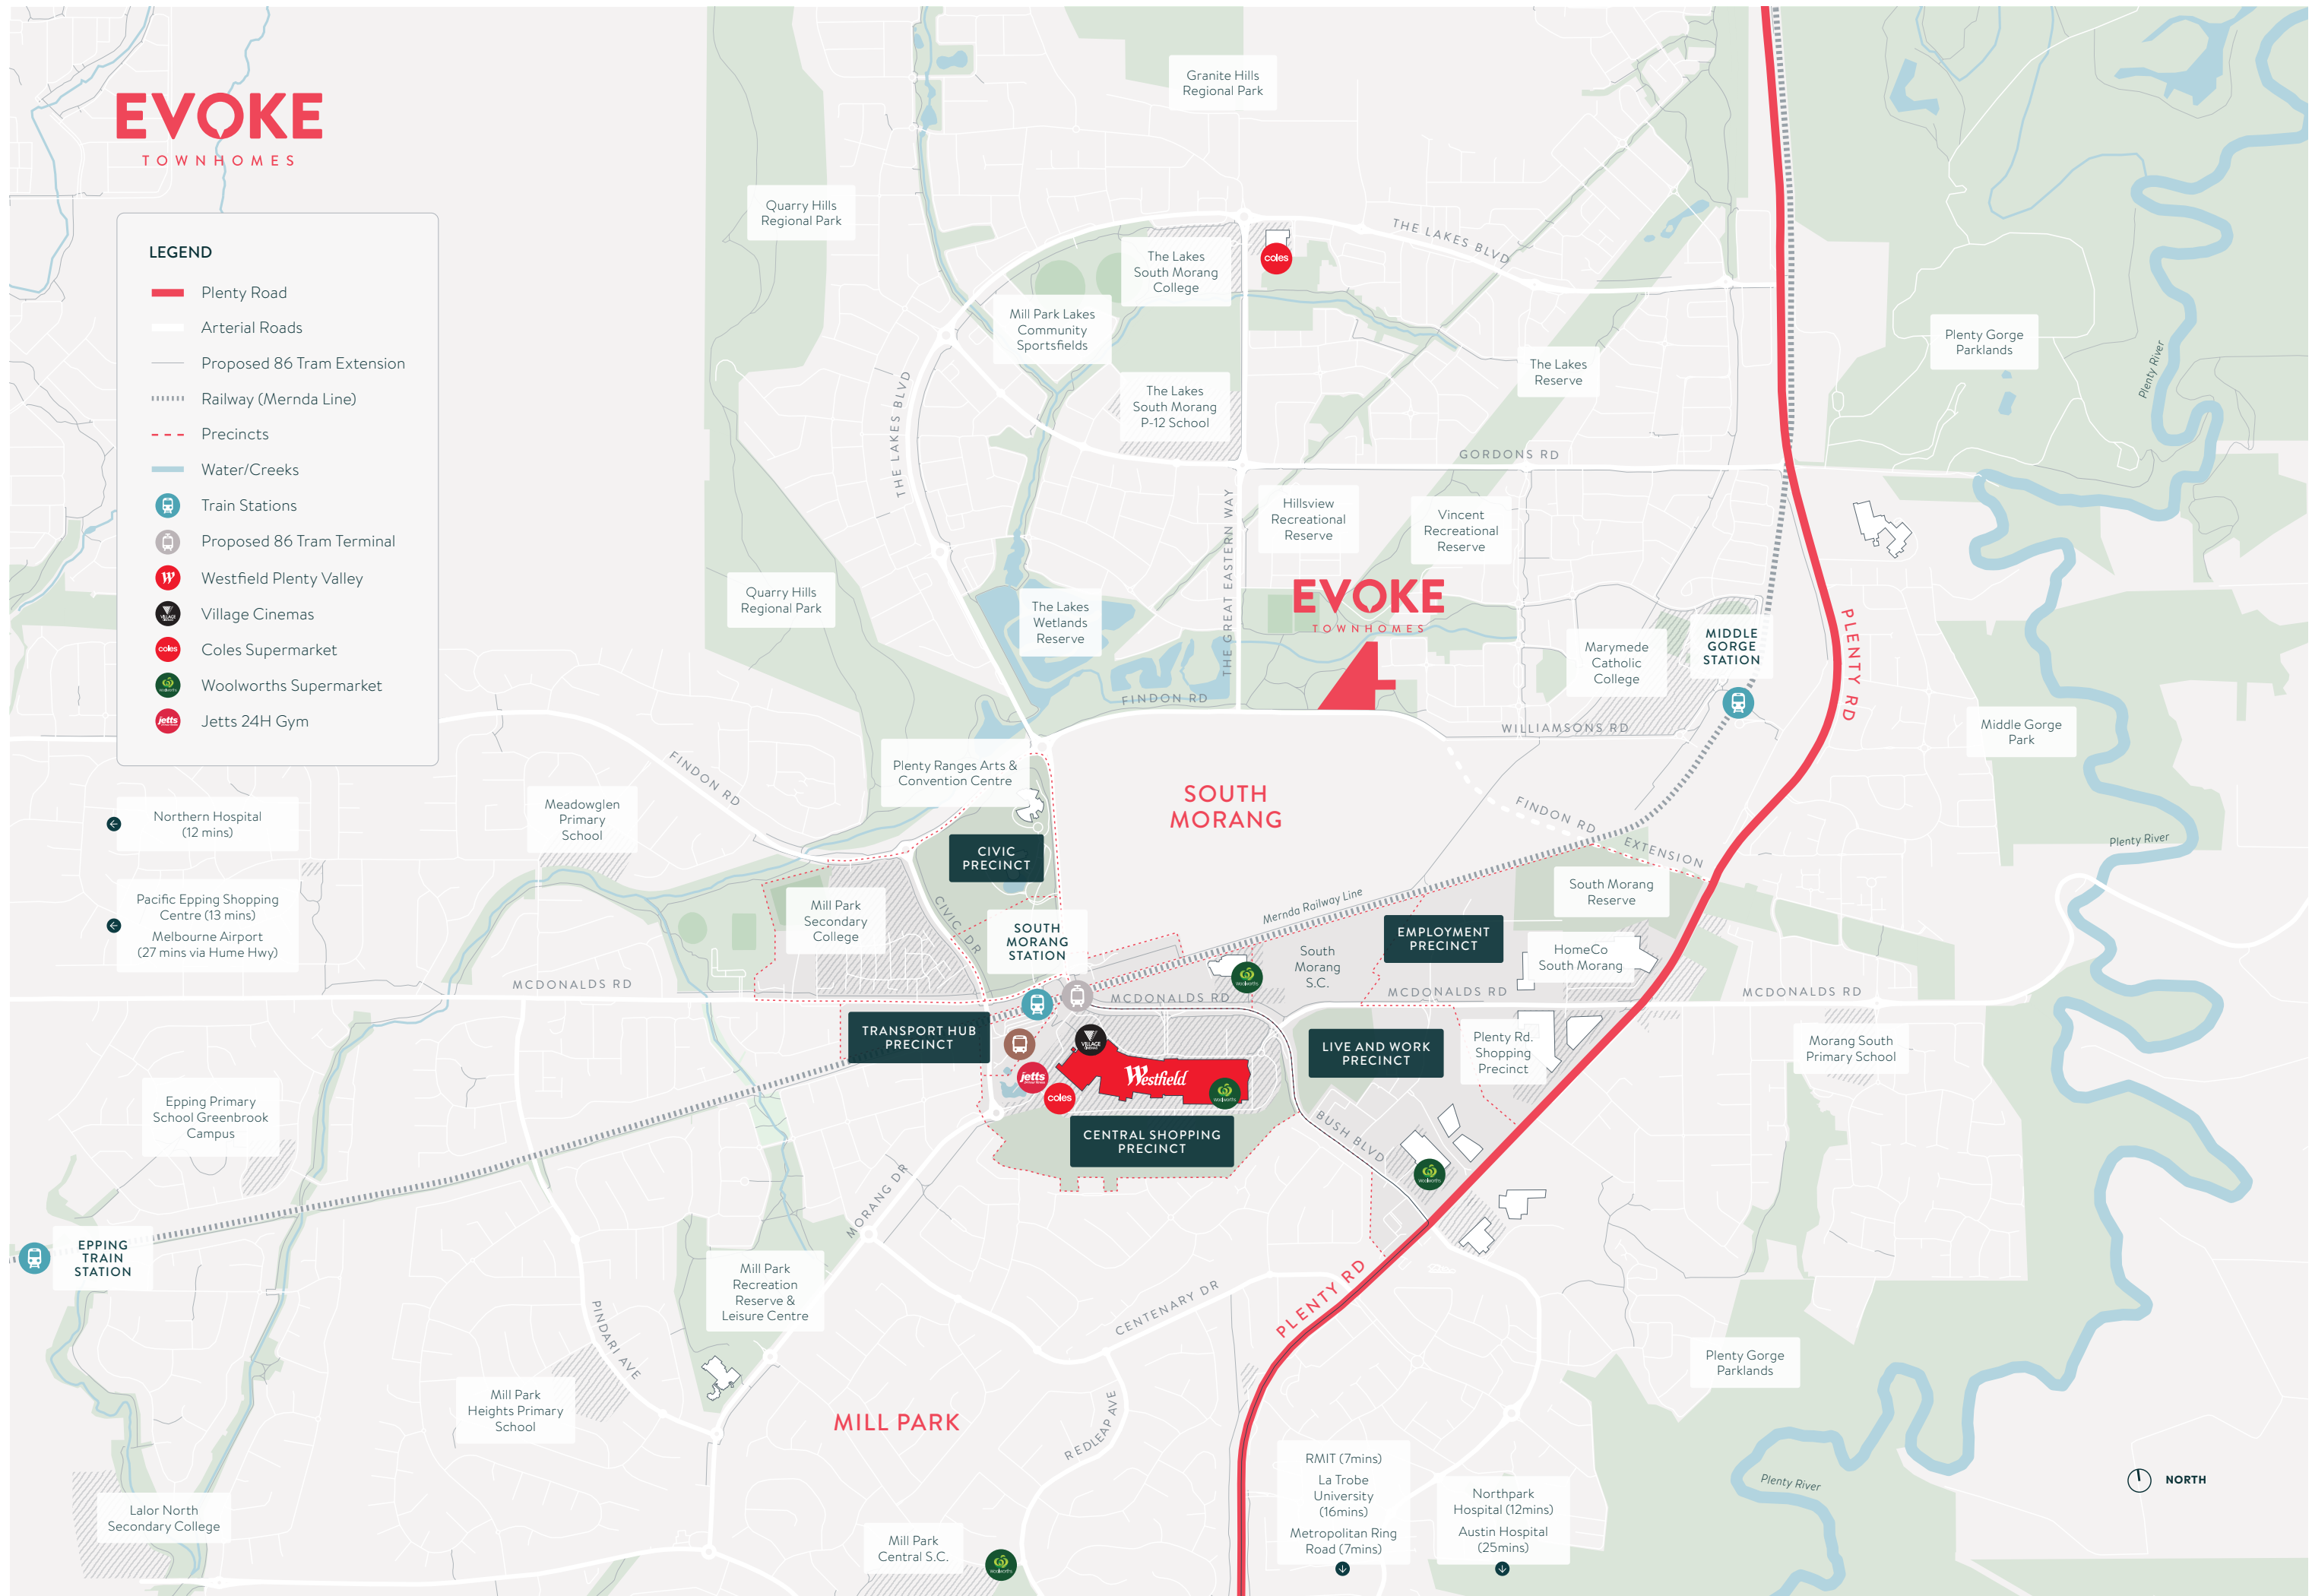

EVOKE

TOWNHOMES

LEGEND

-  Plenty Road
-  Arterial Roads
-  Proposed 86 Tram Extension
-  Railway (Mernda Line)
-  Precincts
-  Water/Creeks
-  Train Stations
-  Proposed 86 Tram Terminal
-  Westfield Plenty Valley
-  Village Cinemas
-  Coles Supermarket
-  Woolworths Supermarket
-  Jetts 24H Gym

Northern Hospital (12 mins)

Pacific Epping Shopping Centre (13 mins)

Melbourne Airport (27 mins via Hume Hwy)

Epping Primary School Greenbrook Campus

EPPING TRAIN STATION

Lalor North Secondary College

Mill Park Heights Primary School

MILL PARK

Mill Park Central S.C.

SOUTH MORANG

SOUTH MORANG STATION

LIVE AND WORK PRECINCT

CENTRAL SHOPPING PRECINCT

EMPLOYMENT PRECINCT

TRANSPORT HUB PRECINCT

CIVIC PRECINCT

RMIT (7mins)
La Trobe University (16mins)
Metropolitan Ring Road (7mins)

Northpark Hospital (12mins)
Austin Hospital (25mins)

NORTH